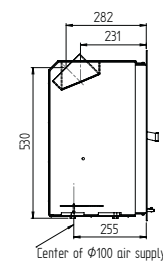

Technical Data Inspire 40 / 40H

Nominal heat output kW	4,9
Output range kW	2-6
Heating area m2	20-80
Height	585 / 855 mm
Width	460 mm
Depth	367 mm
Weight	74 / 92 kg
Efficiency	81%125 mm
Flue outlet ø	
Dist. to flam. materials	
At the sides	340 / 400 mm
Behind the stove	120 / 190 mm
Cast iron door	Matt Black / Grey
Approvals	EN13240 & SCA
Warranty	5 years, see instructions for details

HETA Inspire 55H
Matt Black

Technical Data

Nominal heat output kW	6,3
Output range kW	4,5-10
Heating area m2	30-110
Height	555 / 910 mm
Width	652 mm
Depth	403 mm
Weight	108 / 131 kg
Efficiency	80%
Flue outlet ø	125 mm
Dist. to flam. materials	
At the sides	420 mm
Behind the stove	220 / 150 mm

Scan-Line 7L

4
2-6
20-80

Height
Width
Depth
Weight

725 mm
462 mm
415 mm
92 kg

Efficiency
Flue outlet ø

83,1%
150 mm

Cast iron

Matt Black / Grey

HETA Inspire 40 Flat wall insert Matt Black

HETA Inspire 40 Flat
floor model Matt Black

HETA Inspire 40 Insert

Classic floor model

Flat floor model

Flat wall insert

Hidden wall insert

Nominal heat output kW 4
 Output range kW 2-6
 Heating area m2 20-80
 Weight 67-80 kg
 Efficiency 84%
 Flue outlet ø 125 mm / 5"