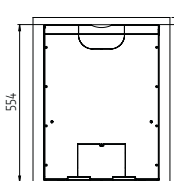

Scan-Line 7L

4
2-6
20-80

Height
Width
Depth
Weight

725 mm
462 mm
415 mm
92 kg

Efficiency
Flue outlet ø

83,1%
150 mm

Cast iron

Matt Black / Grey

HETA Inspire 40 Flat wall insert Matt Black

HETA Inspire 40 Flat
floor model Matt Black

HETA Inspire 40 Insert

Classic floor model

Flat floor model

Flat wall insert

Hidden wall insert

Nominal heat output kW 4
 Output range kW 2-6
 Heating area m2 20-80
 Weight 67-80 kg
 Efficiency 84%
 Flue outlet ø 125 mm / 5"