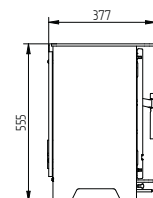

Technical Data Ambition 5 / 5H

Nominal heat output kW	4,9
Output range kW	3-7
Heating area m ²	30-100
Height	619 / 920 mm
Width	550 mm
Depth	345 mm
Weight	98 / 113 kg
Efficiency	85%
Flue outlet ø	125 mm
Dist. to flam. materials	
At the sides	400 mm
Behind the stove	200 mm

Building a new house or renovating?

With the Ambitions Ø100 mm direct air connection, you can easily install the Ambition and meet all current building regulations.

Technical Data Ambition 8 / 8H

Nominal heat output kW	8
Output range kW	4-12
Heating area m ²	50-130
Height	619 / 920 mm
Width	550 mm
Depth	416 mm
Weight	110 / 131 kg
Efficiency	80%
Flue outlet ø	125 mm
Dist. to flam. materials	
At the sides	400 mm
Behind the stove	225 mm

Technical Data		Inspire 45 / 45H
Nominal heat output kW		4,9
Output range kW		2,5-7
Heating area m2		25-90
Height		555 / 855 mm
Width		540 mm
Depth		377 mm
Weight		80 / 106 kg
Efficiency		84%
Flue outlet ø		125 mm
Dist. to flam. materials		300 mm
At the sides		195 / 150 mm
Behind the stove		
Cast iron door		Matt Black / Grey
Approvals		EN13240 & SCA
Warranty		5 years, see instructions for details

Scan-Line 7L

4
2-6
20-80

Height
Width
Depth
Weight

725 mm
462 mm
415 mm
92 kg

Efficiency
Flue outlet ø

83,1%
150 mm

Cast iron

Matt Black / Grey