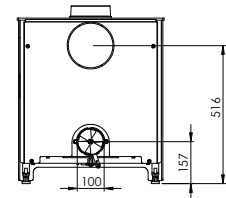

Ambition series

The Ambition series designed, developed and produced in Denmark. Using only the best materials, the Ambition has a robust body and cast-iron door of the highest quality.

Sit back relax and enjoy your wood burning experience with a HETA Ambition 5 or 8. Featuring a larger glass for viewing the mesmerizing flames. HETA's Clean Burn combustion controlled by a single lever, giving you superior control.

Technical Data Ambition 5 / 5H

Nominal heat output kW	4,9
Output range kW	3-7
Heating area m²	30-100
Height	619 / 920 mm
Width	550 mm
Depth	345 mm
Weight	98 / 113 kg
Efficiency	85%
Flue outlet ø	125 mm
Dist. to flam. materials	
At the sides	400 mm
Behind the stove	200 mm

Cast iron door Matt Black / Grey

Approvals EN13240/SCA
Warranty 5 years, see instructions for details

Looking for a freestanding stove?

The Ambition 5 and 8 also has an easy to assemble log-store, that can be purchased separately. Giving you the option to enjoy this impressive stove in any house.

Building a new house or renovating?

With the Ambitions Ø100 mm direct air connection, you can easily install the Ambition and meet all current building regulations.

Technical Data Ambition 8 / 8H

Nominal heat output kW	8
Output range kW	4-12
Heating area m²	50-130
Height	619 / 920 mm
Width	550 mm
Depth	416 mm
Weight	110 / 131 kg
Efficiency	80%
Flue outlet ø	125 mm
Dist. to flam. materials	
At the sides	400 mm
Behind the stove	225 mm

Cast iron door Matt Black / Grey

Approvals EN13240/SCA
Warranty 5 years, see instructions for details