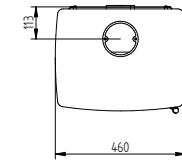

Technical Data Ambition 5 / 5H

Nominal heat output kW	4,9
Output range kW	3-7
Heating area m ²	30-100
Height	619 / 920 mm
Width	550 mm
Depth	345 mm
Weight	98 / 113 kg
Efficiency	85%
Flue outlet ø	125 mm
Dist. to flam. materials	
At the sides	400 mm
Behind the stove	200 mm

Technical Data		Inspire 45 / 45H
Nominal heat output kW		4,9
Output range kW		2,5-7
Heating area m2		25-90
Height		555 / 855 mm
Width		540 mm
Depth		377 mm
Weight		80 / 106 kg
Efficiency		84%
Flue outlet ø		125 mm
Dist. to flam. materials		300 mm
At the sides		195 / 150 mm
Behind the stove		
Cast iron door		Matt Black / Grey
Approvals		EN13240 & SCA
Warranty		5 years, see instructions for details

Technical Data Inspire 40 / 40H

Nominal heat output kW	4,9
Output range kW	2-6
Heating area m2	20-80
Height	585 / 855 mm
Width	460 mm
Depth	367 mm
Weight	74 / 92 kg
Efficiency	81%125 mm
Flue outlet ø	
Dist. to flam. materials	
At the sides	340 / 400 mm
Behind the stove	120 / 190 mm
Cast iron door	Matt Black / Grey
Approvals	EN13240 & SCA
Warranty	5 years, see instructions for details

HETA Inspire 55H
Matt Black

Technical Data

Nominal heat output kW	6,3
Output range kW	4,5-10
Heating area m2	30-110
Height	555 / 910 mm
Width	652 mm
Depth	403 mm
Weight	108 / 131 kg
Efficiency	80%
Flue outlet ø	125 mm
Dist. to flam. materials	
At the sides	420 mm
Behind the stove	220 / 150 mm