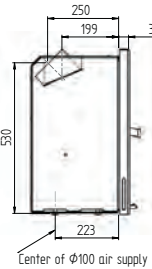

HETA Inspire 55H
Matt Black

Technical Data

Nominal heat output kW	6,3
Output range kW	4,5-10
Heating area m2	30-110
Height	555 / 910 mm
Width	652 mm
Depth	403 mm
Weight	108 / 131 kg
Efficiency	80%
Flue outlet ø	125 mm
Dist. to flam. materials	
At the sides	420 mm
Behind the stove	220 / 150 mm

Scan-Line 7L

4
2-6
20-80

Height
Width
Depth
Weight

725 mm
462 mm
415 mm
92 kg

Efficiency
Flue outlet ø

83,1%
150 mm

Cast iron

Matt Black / Grey

HETA Inspire 40 Flat wall insert Matt Black

HETA Inspire 40 Flat
floor model Matt Black

HETA Inspire 40 Insert

Classic floor model

Flat floor model

Flat wall insert

Hidden wall insert

Nominal heat output kW 4
 Output range kW 2-6
 Heating area m2 20-80
 Weight 67-80 kg
 Efficiency 84%
 Flue outlet ø 125 mm / 5"