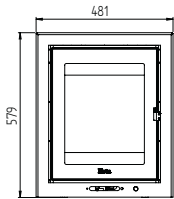

HETA Inspire 55H
Matt Black

Technical Data

Nominal heat output kW	6,3
Output range kW	4,5-10
Heating area m2	30-110
Height	555 / 910 mm
Width	652 mm
Depth	403 mm
Weight	108 / 131 kg
Efficiency	80%
Flue outlet ø	125 mm
Dist. to flam. materials	
At the sides	420 mm
Behind the stove	220 / 150 mm

Scan-Line 7L

4
2-6
20-80

Height
Width
Depth
Weight

725 mm
462 mm
415 mm
92 kg

Efficiency
Flue outlet ø

83,1%
150 mm

Cast iron

Matt Black / Grey

HETA Inspire 40 Flat wall insert Matt Black

HETA Inspire 40 Flat
floor model Matt Black

HETA Inspire 40 Insert

Classic floor model

Flat floor model

Flat wall insert

Hidden wall insert

Nominal heat output kW 4
 Output range kW 2-6
 Heating area m2 20-80
 Weight 67-80 kg
 Efficiency 84%
 Flue outlet ø 125 mm / 5"