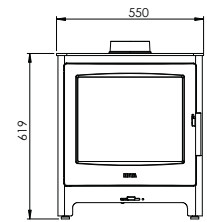

Ambition series

The Ambition series designed, developed and produced in Denmark. Using only the best materials, the Ambition has a robust body and cast-iron door of the highest quality.

Sit back relax and enjoy your wood burning experience with a HETA Ambition 5 or 8. Featuring a larger glass for viewing the mesmerizing flames. HETA's Clean Burn combustion controlled by a single lever, giving you superior control.

Technical Data Ambition 5 / 5H

Nominal heat output kW	4,9
Output range kW	3-7
Heating area m²	30-100
Height	619 / 920 mm
Width	550 mm
Depth	345 mm
Weight	98 / 113 kg
Efficiency	85%
Flue outlet ø	125 mm
Dist. to flam. materials	
At the sides	400 mm
Behind the stove	200 mm

Cast iron door Matt Black / Grey

Approvals EN13240/SCA
Warranty 5 years, see instructions for details

Looking for a freestanding stove?

The Ambition 5 and 8 also has an easy to assemble log-store, that can be purchased separately. Giving you the option to enjoy this impressive stove in any house.

Building a new house or renovating?

With the Ambitions Ø100 mm direct air connection, you can easily install the Ambition and meet all current building regulations.

Technical Data Ambition 8 / 8H

Nominal heat output kW	8
Output range kW	4-12
Heating area m²	50-130
Height	619 / 920 mm
Width	550 mm
Depth	416 mm
Weight	110 / 131 kg
Efficiency	80%
Flue outlet ø	125 mm
Dist. to flam. materials	
At the sides	400 mm
Behind the stove	225 mm

Cast iron door Matt Black / Grey

Approvals EN13240/SCA
Warranty 5 years, see instructions for details