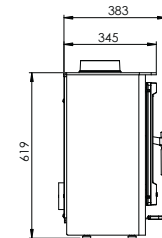

Ambition series

The Ambition series designed, developed and produced in Denmark. Using only the best materials, the Ambition has a robust body and cast-iron door of the highest quality.

Sit back relax and enjoy your wood burning experience with a HETA Ambition 5 or 8. Featuring a larger glass for viewing the mesmerizing flames. HETA's Clean Burn combustion controlled by a single lever, giving you superior control.

Technical Data Ambition 5 / 5H

Nominal heat output kW	4,9
Output range kW	3-7
Heating area m²	30-100
Height	619 / 920 mm
Width	550 mm
Depth	345 mm
Weight	98 / 113 kg
Efficiency	85%
Flue outlet ø	125 mm
Dist. to flam. materials	
At the sides	400 mm
Behind the stove	200 mm

Cast iron door Matt Black / Grey

Approvals EN13240/SCA
Warranty 5 years, see instructions for details

Looking for a freestanding stove?

The Ambition 5 and 8 also has an easy to assemble log-store, that can be purchased separately. Giving you the option to enjoy this impressive stove in any house.

Building a new house or renovating?

With the Ambitions Ø100 mm direct air connection, you can easily install the Ambition and meet all current building regulations.

Technical Data Ambition 8 / 8H

Nominal heat output kW	8
Output range kW	4-12
Heating area m²	50-130
Height	619 / 920 mm
Width	550 mm
Depth	416 mm
Weight	110 / 131 kg
Efficiency	80%
Flue outlet ø	125 mm
Dist. to flam. materials	
At the sides	400 mm
Behind the stove	225 mm

Cast iron door Matt Black / Grey

Approvals EN13240/SCA
Warranty 5 years, see instructions for details