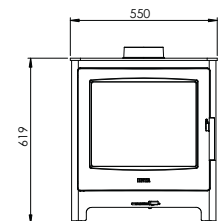

Technical Data Ambition 5 / 5H

Nominal heat output kW	4,9
Output range kW	3-7
Heating area m ²	30-100
Height	619 / 920 mm
Width	550 mm
Depth	345 mm
Weight	98 / 113 kg
Efficiency	85%
Flue outlet ø	125 mm
Dist. to flam. materials	
At the sides	400 mm
Behind the stove	200 mm

Building a new house or renovating?

With the Ambitions Ø100 mm direct air connection, you can easily install the Ambition and meet all current building regulations.

Technical Data Ambition 8 / 8H

Nominal heat output kW	8
Output range kW	4-12
Heating area m ²	50-130
Height	619 / 920 mm
Width	550 mm
Depth	416 mm
Weight	110 / 131 kg
Efficiency	80%
Flue outlet ø	125 mm
Dist. to flam. materials	
At the sides	400 mm
Behind the stove	225 mm

Technical Data		Inspire 45 / 45H
Nominal heat output kW		4,9
Output range kW		2,5-7
Heating area m2		25-90
Height		555 / 855 mm
Width		540 mm
Depth		377 mm
Weight		80 / 106 kg
Efficiency		84%
Flue outlet ø		125 mm
Dist. to flam. materials		300 mm
At the sides		195 / 150 mm
Behind the stove		
Cast iron door		Matt Black / Grey
Approvals		EN13240 & SCA
Warranty		5 years, see instructions for details

Scan-Line 7L

4
2-6
20-80

Height
Width
Depth
Weight

725 mm
462 mm
415 mm
92 kg

Efficiency
Flue outlet ø

83,1%
150 mm

Cast iron

Matt Black / Grey