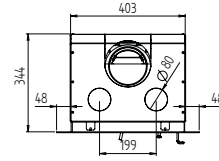

Technical Data Inspire 40 / 40H

Nominal heat output kW	4,9
Output range kW	2-6
Heating area m2	20-80
Height	585 / 855 mm
Width	460 mm
Depth	367 mm
Weight	74 / 92 kg
Efficiency	81%125 mm
Flue outlet ø	
Dist. to flam. materials	
At the sides	340 / 400 mm
Behind the stove	120 / 190 mm
Cast iron door	Matt Black / Grey
Approvals	EN13240 & SCA
Warranty	5 years, see instructions for details

HETA Inspire 55H
Matt Black

Technical Data

Nominal heat output kW	6,3
Output range kW	4,5-10
Heating area m2	30-110
Height	555 / 910 mm
Width	652 mm
Depth	403 mm
Weight	108 / 131 kg
Efficiency	80%
Flue outlet ø	125 mm
Dist. to flam. materials	
At the sides	420 mm
Behind the stove	220 / 150 mm

Scan-Line 7L

4
2-6
20-80

Height
Width
Depth
Weight

725 mm
462 mm
415 mm
92 kg

Efficiency
Flue outlet ø

83,1%
150 mm

Cast iron

Matt Black / Grey

HETA Inspire 40 Flat wall insert Matt Black

HETA Inspire 40 Flat
floor model Matt Black

HETA Inspire 40 Insert

Classic floor model

Flat floor model

Flat wall insert

Hidden wall insert

Nominal heat output kW 4
 Output range kW 2-6
 Heating area m2 20-80
 Weight 67-80 kg
 Efficiency 84%
 Flue outlet ø 125 mm / 5"