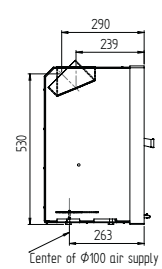

Technical Data Inspire 40 / 40H

Nominal heat output kW	4,9
Output range kW	2-6
Heating area m2	20-80
Height	585 / 855 mm
Width	460 mm
Depth	367 mm
Weight	74 / 92 kg
Efficiency	81%125 mm
Flue outlet ø	
Dist. to flam. materials	
At the sides	340 / 400 mm
Behind the stove	120 / 190 mm
Cast iron door	Matt Black / Grey
Approvals	EN13240 & SCA
Warranty	5 years, see instructions for details

HETA Inspire 55H
Matt Black

Technical Data

Nominal heat output kW	6,3
Output range kW	4,5-10
Heating area m2	30-110
Height	555 / 910 mm
Width	652 mm
Depth	403 mm
Weight	108 / 131 kg
Efficiency	80%
Flue outlet ø	125 mm
Dist. to flam. materials	
At the sides	420 mm
Behind the stove	220 / 150 mm

Scan-Line 7L

4
2-6
20-80

Height
Width
Depth
Weight

725 mm
462 mm
415 mm
92 kg

Efficiency
Flue outlet ø

83,1%
150 mm

Cast iron

Matt Black / Grey

HETA Inspire 40 Flat wall insert Matt Black

HETA Inspire 40 Flat
floor model Matt Black

HETA Inspire 40 Insert

Classic floor model

Flat floor model

Flat wall insert

Hidden wall insert

Nominal heat output kW 4
 Output range kW 2-6
 Heating area m2 20-80
 Weight 67-80 kg
 Efficiency 84%
 Flue outlet ø 125 mm / 5"