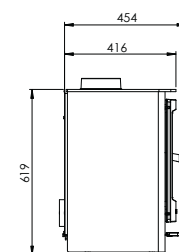

Technical Data Ambition 5 / 5H

Nominal heat output kW	4,9
Output range kW	3-7
Heating area m ²	30-100
Height	619 / 920 mm
Width	550 mm
Depth	345 mm
Weight	98 / 113 kg
Efficiency	85%
Flue outlet ø	125 mm
Dist. to flam. materials	
At the sides	400 mm
Behind the stove	200 mm

Building a new house or renovating?

With the Ambitions Ø100 mm direct air connection, you can easily install the Ambition and meet all current building regulations.

Technical Data Ambition 8 / 8H

Nominal heat output kW	8
Output range kW	4-12
Heating area m ²	50-130
Height	619 / 920 mm
Width	550 mm
Depth	416 mm
Weight	110 / 131 kg
Efficiency	80%
Flue outlet ø	125 mm
Dist. to flam. materials	
At the sides	400 mm
Behind the stove	225 mm

Technical Data		Inspire 45 / 45H
Nominal heat output kW		4,9
Output range kW		2,5-7
Heating area m2		25-90
Height		555 / 855 mm
Width		540 mm
Depth		377 mm
Weight		80 / 106 kg
Efficiency		84%
Flue outlet ø		125 mm
Dist. to flam. materials		300 mm
At the sides		195 / 150 mm
Behind the stove		
Cast iron door		Matt Black / Grey
Approvals		EN13240 & SCA
Warranty		5 years, see instructions for details

Scan-Line 7L

4
2-6
20-80

Height
Width
Depth
Weight

725 mm
462 mm
415 mm
92 kg

Efficiency
Flue outlet ø

83,1%
150 mm

Cast iron

Matt Black / Grey