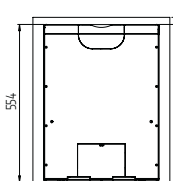

Scan-Line 7L

4
2-6
20-80

Height
Width
Depth
Weight

725 mm
462 mm
415 mm
92 kg

Efficiency
Flue outlet ø

83,1%
150 mm

Cast iron

Matt Black / Grey

HETA Inspire 40 Flat wall insert Matt Black

HETA Inspire 40 Flat
floor model Matt Black

HETA Inspire 40 Insert

Classic floor model

Flat floor model

Flat wall insert

Hidden wall insert

Nominal heat output kW 4
 Output range kW 2-6
 Heating area m2 20-80
 Weight 67-80 kg
 Efficiency 84%
 Flue outlet ø 125 mm / 5"