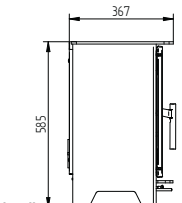

Technical Data		Inspire 45 / 45H
Nominal heat output kW		4,9
Output range kW		2,5-7
Heating area m2		25-90
Height		555 / 855 mm
Width		540 mm
Depth		377 mm
Weight		80 / 106 kg
Efficiency		84%
Flue outlet ø		125 mm
Dist. to flam. materials		300 mm
At the sides		195 / 150 mm
Behind the stove		
Cast iron door		Matt Black / Grey
Approvals		EN13240 & SCA
Warranty		5 years, see instructions for details

Technical Data Inspire 40 / 40H

Nominal heat output kW	4,9
Output range kW	2-6
Heating area m2	20-80
Height	585 / 855 mm
Width	460 mm
Depth	367 mm
Weight	74 / 92 kg
Efficiency	81%125 mm
Flue outlet ø	
Dist. to flam. materials	
At the sides	340 / 400 mm
Behind the stove	120 / 190 mm
Cast iron door	Matt Black / Grey
Approvals	EN13240 & SCA
Warranty	5 years, see instructions for details

HETA Inspire 55H
Matt Black

Technical Data

Nominal heat output kW	6,3
Output range kW	4,5-10
Heating area m2	30-110
Height	555 / 910 mm
Width	652 mm
Depth	403 mm
Weight	108 / 131 kg
Efficiency	80%
Flue outlet ø	125 mm
Dist. to flam. materials	
At the sides	420 mm
Behind the stove	220 / 150 mm