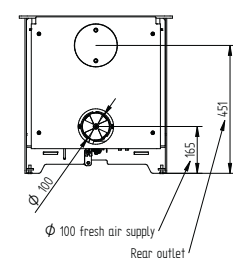

Technical Data Ambition 5 / 5H

Nominal heat output kW	4,9
Output range kW	3-7
Heating area m ²	30-100
Height	619 / 920 mm
Width	550 mm
Depth	345 mm
Weight	98 / 113 kg
Efficiency	85%
Flue outlet ø	125 mm
Dist. to flam. materials	
At the sides	400 mm
Behind the stove	200 mm

Building a new house or renovating?

With the Ambitions Ø100 mm direct air connection, you can easily install the Ambition and meet all current building regulations.

Technical Data Ambition 8 / 8H

Nominal heat output kW	8
Output range kW	4-12
Heating area m ²	50-130
Height	619 / 920 mm
Width	550 mm
Depth	416 mm
Weight	110 / 131 kg
Efficiency	80%
Flue outlet ø	125 mm
Dist. to flam. materials	
At the sides	400 mm
Behind the stove	225 mm

Technical Data		Inspire 45 / 45H
Nominal heat output kW		4,9
Output range kW		2,5-7
Heating area m2		25-90
Height		555 / 855 mm
Width		540 mm
Depth		377 mm
Weight		80 / 106 kg
Efficiency		84%
Flue outlet ø		125 mm
Dist. to flam. materials		300 mm
At the sides		195 / 150 mm
Behind the stove		
Cast iron door		Matt Black / Grey
Approvals		EN13240 & SCA
Warranty		5 years, see instructions for details