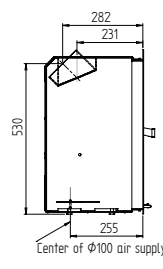

Technical Data Inspire 40 / 40H

Nominal heat output kW	4,9
Output range kW	2-6
Heating area m2	20-80
Height	585 / 855 mm
Width	460 mm
Depth	367 mm
Weight	74 / 92 kg
Efficiency	81%125 mm
Flue outlet ø	
Dist. to flam. materials	
At the sides	340 / 400 mm
Behind the stove	120 / 190 mm
Cast iron door	Matt Black / Grey
Approvals	EN13240 & SCA
Warranty	5 years, see instructions for details

HETA Inspire 55H
Matt Black

Technical Data

Nominal heat output kW	6,3
Output range kW	4,5-10
Heating area m2	30-110
Height	555 / 910 mm
Width	652 mm
Depth	403 mm
Weight	108 / 131 kg
Efficiency	80%
Flue outlet ø	125 mm
Dist. to flam. materials	
At the sides	420 mm
Behind the stove	220 / 150 mm

Scan-Line 7L

4
2-6
20-80

Height
Width
Depth
Weight

725 mm
462 mm
415 mm
92 kg

Efficiency
Flue outlet ø

83,1%
150 mm

Cast iron

Matt Black / Grey

HETA Inspire 40 Flat wall insert Matt Black

HETA Inspire 40 Flat
floor model Matt Black

HETA Inspire 40 Insert

Classic floor model

Flat floor model

Flat wall insert

Hidden wall insert

Nominal heat output kW 4
 Output range kW 2-6
 Heating area m2 20-80
 Weight 67-80 kg
 Efficiency 84%
 Flue outlet ø 125 mm / 5"