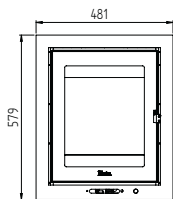

HETA Inspire 55H
Matt Black

Technical Data

Nominal heat output kW	6,3
Output range kW	4,5-10
Heating area m2	30-110
Height	555 / 910 mm
Width	652 mm
Depth	403 mm
Weight	108 / 131 kg
Efficiency	80%
Flue outlet ø	125 mm
Dist. to flam. materials	
At the sides	420 mm
Behind the stove	220 / 150 mm

Scan-Line 7L

4
2-6
20-80

Height
Width
Depth
Weight

725 mm
462 mm
415 mm
92 kg

Efficiency
Flue outlet ø

83,1%
150 mm

Cast iron

Matt Black / Grey

HETA Inspire 40 Flat wall insert Matt Black

HETA Inspire 40 Flat
floor model Matt Black

HETA Inspire 40 Insert

Classic floor model

Flat floor model

Flat wall insert

Hidden wall insert

Nominal heat output kW 4
 Output range kW 2-6
 Heating area m2 20-80
 Weight 67-80 kg
 Efficiency 84%
 Flue outlet ø 125 mm / 5"