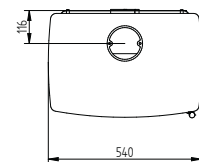

Technical Data Ambition 5 / 5H

Nominal heat output kW	4,9
Output range kW	3-7
Heating area m ²	30-100
Height	619 / 920 mm
Width	550 mm
Depth	345 mm
Weight	98 / 113 kg
Efficiency	85%
Flue outlet ø	125 mm
Dist. to flam. materials	
At the sides	400 mm
Behind the stove	200 mm

Building a new house or renovating?

With the Ambitions Ø100 mm direct air connection, you can easily install the Ambition and meet all current building regulations.

Technical Data Ambition 8 / 8H

Nominal heat output kW	8
Output range kW	4-12
Heating area m ²	50-130
Height	619 / 920 mm
Width	550 mm
Depth	416 mm
Weight	110 / 131 kg
Efficiency	80%
Flue outlet ø	125 mm
Dist. to flam. materials	
At the sides	400 mm
Behind the stove	225 mm

Technical Data		Inspire 45 / 45H
Nominal heat output kW		4,9
Output range kW		2,5-7
Heating area m2		25-90
Height		555 / 855 mm
Width		540 mm
Depth		377 mm
Weight		80 / 106 kg
Efficiency		84%
Flue outlet ø		125 mm
Dist. to flam. materials		300 mm
At the sides		195 / 150 mm
Behind the stove		
Cast iron door		Matt Black / Grey
Approvals		EN13240 & SCA
Warranty		5 years, see instructions for details

Technical Data Inspire 40 / 40H

Nominal heat output kW	4,9
Output range kW	2-6
Heating area m2	20-80
Height	585 / 855 mm
Width	460 mm
Depth	367 mm
Weight	74 / 92 kg
Efficiency	81%125 mm
Flue outlet ø	
Dist. to flam. materials	
At the sides	340 / 400 mm
Behind the stove	120 / 190 mm
Cast iron door	Matt Black / Grey
Approvals	EN13240 & SCA
Warranty	5 years, see instructions for details