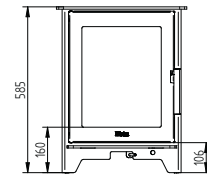

Technical Data		Inspire 45 / 45H
Nominal heat output kW		4,9
Output range kW		2,5-7
Heating area m2		25-90
Height		555 / 855 mm
Width		540 mm
Depth		377 mm
Weight		80 / 106 kg
Efficiency		84%
Flue outlet ø		125 mm
Dist. to flam. materials		300 mm
At the sides		195 / 150 mm
Behind the stove		
Cast iron door		Matt Black / Grey
Approvals		EN13240 & SCA
Warranty		5 years, see instructions for details

Technical Data Inspire 40 / 40H

Nominal heat output kW	4,9
Output range kW	2-6
Heating area m2	20-80
Height	585 / 855 mm
Width	460 mm
Depth	367 mm
Weight	74 / 92 kg
Efficiency	81%125 mm
Flue outlet ø	
Dist. to flam. materials	
At the sides	340 / 400 mm
Behind the stove	120 / 190 mm
Cast iron door	Matt Black / Grey
Approvals	EN13240 & SCA
Warranty	5 years, see instructions for details

HETA Inspire 55H
Matt Black

Technical Data

Nominal heat output kW	6,3
Output range kW	4,5-10
Heating area m2	30-110
Height	555 / 910 mm
Width	652 mm
Depth	403 mm
Weight	108 / 131 kg
Efficiency	80%
Flue outlet ø	125 mm
Dist. to flam. materials	
At the sides	420 mm
Behind the stove	220 / 150 mm