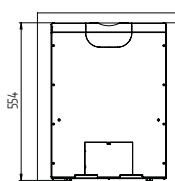

Scan-Line 7L

4
2-6
20-80

Height
Width
Depth
Weight

725 mm
462 mm
415 mm
92 kg

Efficiency
Flue outlet ø

83,1%
150 mm

Cast iron

Matt Black / Grey

HETA Inspire 40 Flat wall insert Matt Black

HETA Inspire 40 Flat
floor model Matt Black

HETA Inspire 40 Insert

Classic floor model

Flat floor model

Flat wall insert

Hidden wall insert

Nominal heat output kW 4
 Output range kW 2-6
 Heating area m2 20-80
 Weight 67-80 kg
 Efficiency 84%
 Flue outlet ø 125 mm / 5"