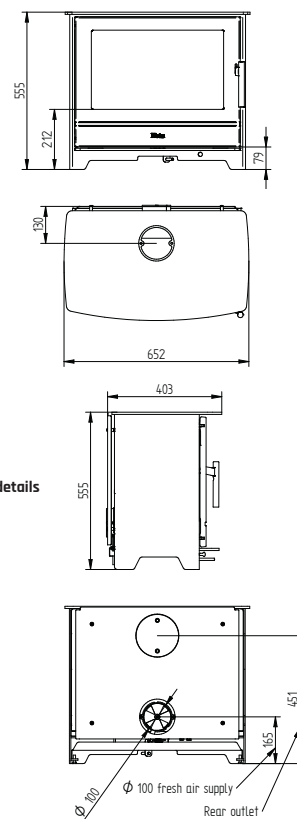

Inspire 55 / 55H

Matt Black/Grey
EN13240 & SCA
5 years, see instructions for details