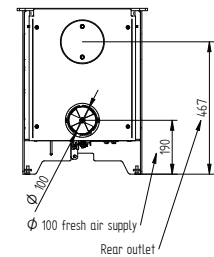

Technical Data Ambition 5 / 5H

Nominal heat output kW	4,9
Output range kW	3-7
Heating area m ²	30-100
Height	619 / 920 mm
Width	550 mm
Depth	345 mm
Weight	98 / 113 kg
Efficiency	85%
Flue outlet ø	125 mm
Dist. to flam. materials	
At the sides	400 mm
Behind the stove	200 mm

Technical Data		Inspire 45 / 45H
Nominal heat output kW		4,9
Output range kW		2,5-7
Heating area m2		25-90
Height		555 / 855 mm
Width		540 mm
Depth		377 mm
Weight		80 / 106 kg
Efficiency		84%
Flue outlet ø		125 mm
Dist. to flam. materials		300 mm
At the sides		195 / 150 mm
Behind the stove		
Cast iron door		Matt Black / Grey
Approvals		EN13240 & SCA
Warranty		5 years, see instructions for details

Technical Data Inspire 40 / 40H

Nominal heat output kW	4,9
Output range kW	2-6
Heating area m2	20-80
Height	585 / 855 mm
Width	460 mm
Depth	367 mm
Weight	74 / 92 kg
Efficiency	81%125 mm
Flue outlet ø	
Dist. to flam. materials	
At the sides	340 / 400 mm
Behind the stove	120 / 190 mm
Cast iron door	Matt Black / Grey
Approvals	EN13240 & SCA
Warranty	5 years, see instructions for details