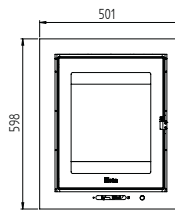

HETA Inspire 55H
Matt Black

Technical Data

Nominal heat output kW	6,3
Output range kW	4,5-10
Heating area m2	30-110
Height	555 / 910 mm
Width	652 mm
Depth	403 mm
Weight	108 / 131 kg
Efficiency	80%
Flue outlet ø	125 mm
Dist. to flam. materials	
At the sides	420 mm
Behind the stove	220 / 150 mm

Scan-Line 7L

4
2-6
20-80

Height
Width
Depth
Weight

725 mm
462 mm
415 mm
92 kg

Efficiency
Flue outlet ø

83,1%
150 mm

Cast iron

Matt Black / Grey

HETA Inspire 40 Flat wall insert Matt Black

HETA Inspire 40 Flat
floor model Matt Black

HETA Inspire 40 Insert

Classic floor model

Flat floor model

Flat wall insert

Hidden wall insert

Nominal heat output kW 4
 Output range kW 2-6
 Heating area m2 20-80
 Weight 67-80 kg
 Efficiency 84%
 Flue outlet ø 125 mm / 5"