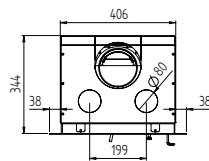

HETA Inspire 55H
Matt Black

Technical Data

Nominal heat output kW	6,3
Output range kW	4,5-10
Heating area m2	30-110
Height	555 / 910 mm
Width	652 mm
Depth	403 mm
Weight	108 / 131 kg
Efficiency	80%
Flue outlet ø	125 mm
Dist. to flam. materials	
At the sides	420 mm
Behind the stove	220 / 150 mm

Scan-Line 7L

4
2-6
20-80

Height
Width
Depth
Weight

725 mm
462 mm
415 mm
92 kg

Efficiency
Flue outlet ø

83,1%
150 mm

Cast iron

Matt Black / Grey

HETA Inspire 40 Flat wall insert Matt Black

HETA Inspire 40 Flat
floor model Matt Black

HETA Inspire 40 Insert

Classic floor model

Flat floor model

Flat wall insert

Hidden wall insert

Nominal heat output kW 4
 Output range kW 2-6
 Heating area m2 20-80
 Weight 67-80 kg
 Efficiency 84%
 Flue outlet ø 125 mm / 5"