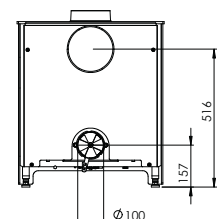

Technical Data Ambition 5 / 5H

Nominal heat output kW	4,9
Output range kW	3-7
Heating area m ²	30-100
Height	619 / 920 mm
Width	550 mm
Depth	345 mm
Weight	98 / 113 kg
Efficiency	85%
Flue outlet ø	125 mm
Dist. to flam. materials	
At the sides	400 mm
Behind the stove	200 mm

Building a new house or renovating?

With the Ambitions Ø100 mm direct air connection, you can easily install the Ambition and meet all current building regulations.

Technical Data Ambition 8 / 8H

Nominal heat output kW	8
Output range kW	4-12
Heating area m ²	50-130
Height	619 / 920 mm
Width	550 mm
Depth	416 mm
Weight	110 / 131 kg
Efficiency	80%
Flue outlet ø	125 mm
Dist. to flam. materials	
At the sides	400 mm
Behind the stove	225 mm

Technical Data		Inspire 45 / 45H
Nominal heat output kW		4,9
Output range kW		2,5-7
Heating area m2		25-90
Height		555 / 855 mm
Width		540 mm
Depth		377 mm
Weight		80 / 106 kg
Efficiency		84%
Flue outlet ø		125 mm
Dist. to flam. materials		300 mm
At the sides		195 / 150 mm
Behind the stove		
Cast iron door		Matt Black / Grey
Approvals		EN13240 & SCA
Warranty		5 years, see instructions for details

Scan-Line 7L

4
2-6
20-80

Height
Width
Depth
Weight

725 mm
462 mm
415 mm
92 kg

Efficiency
Flue outlet ø

83,1%
150 mm

Cast iron

Matt Black / Grey