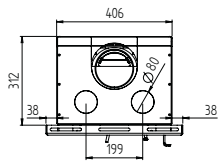

HETA Inspire 55H
Matt Black

Technical Data

Nominal heat output kW	6,3
Output range kW	4,5-10
Heating area m2	30-110
Height	555 / 910 mm
Width	652 mm
Depth	403 mm
Weight	108 / 131 kg
Efficiency	80%
Flue outlet ø	125 mm
Dist. to flam. materials	
At the sides	420 mm
Behind the stove	220 / 150 mm

Scan-Line 7L

4
2-6
20-80

Height
Width
Depth
Weight

725 mm
462 mm
415 mm
92 kg

Efficiency
Flue outlet ø

83,1%
150 mm

Cast iron

Matt Black / Grey

HETA Inspire 40 Flat wall insert Matt Black

HETA Inspire 40 Flat
floor model Matt Black

HETA Inspire 40 Insert

Classic floor model

Flat floor model

Flat wall insert

Hidden wall insert

Nominal heat output kW 4
 Output range kW 2-6
 Heating area m2 20-80
 Weight 67-80 kg
 Efficiency 84%
 Flue outlet ø 125 mm / 5"