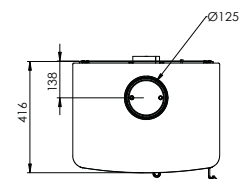

Technical Data Ambition 5 / 5H

Nominal heat output kW	4,9
Output range kW	3-7
Heating area m ²	30-100
Height	619 / 920 mm
Width	550 mm
Depth	345 mm
Weight	98 / 113 kg
Efficiency	85%
Flue outlet ø	125 mm
Dist. to flam. materials	
At the sides	400 mm
Behind the stove	200 mm

Building a new house or renovating?

With the Ambitions Ø100 mm direct air connection, you can easily install the Ambition and meet all current building regulations.

Technical Data Ambition 8 / 8H

Nominal heat output kW	8
Output range kW	4-12
Heating area m ²	50-130
Height	619 / 920 mm
Width	550 mm
Depth	416 mm
Weight	110 / 131 kg
Efficiency	80%
Flue outlet ø	125 mm
Dist. to flam. materials	
At the sides	400 mm
Behind the stove	225 mm

Technical Data		Inspire 45 / 45H
Nominal heat output kW		4,9
Output range kW		2,5-7
Heating area m2		25-90
Height		555 / 855 mm
Width		540 mm
Depth		377 mm
Weight		80 / 106 kg
Efficiency		84%
Flue outlet ø		125 mm
Dist. to flam. materials		300 mm
At the sides		195 / 150 mm
Behind the stove		
Cast iron door		Matt Black / Grey
Approvals		EN13240 & SCA
Warranty		5 years, see instructions for details