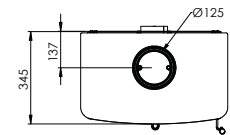

Ambition series

The Ambition series designed, developed and produced in Denmark. Using only the best materials, the Ambition has a robust body and cast-iron door of the highest quality.

Sit back relax and enjoy your wood burning experience with a HETA Ambition 5 or 8. Featuring a larger glass for viewing the mesmerizing flames. HETA's Clean Burn combustion controlled by a single lever, giving you superior control.

Technical Data Ambition 5 / 5H

Nominal heat output kW	4,9
Output range kW	3-7
Heating area m²	30-100
Height	619 / 920 mm
Width	550 mm
Depth	345 mm
Weight	98 / 113 kg
Efficiency	85%
Flue outlet ø	125 mm
Dist. to flam. materials	
At the sides	400 mm
Behind the stove	200 mm

Cast iron door Matt Black / Grey

Approvals EN13240/SCA
Warranty 5 years, see instructions for details

Looking for a freestanding stove?

The Ambition 5 and 8 also has an easy to assemble log-store, that can be purchased separately. Giving you the option to enjoy this impressive stove in any house.

Building a new house or renovating?

With the Ambitions Ø100 mm direct air connection, you can easily install the Ambition and meet all current building regulations.

Technical Data Ambition 8 / 8H

Nominal heat output kW	8
Output range kW	4-12
Heating area m²	50-130
Height	619 / 920 mm
Width	550 mm
Depth	416 mm
Weight	110 / 131 kg
Efficiency	80%
Flue outlet ø	125 mm
Dist. to flam. materials	
At the sides	400 mm
Behind the stove	225 mm

Cast iron door Matt Black / Grey

Approvals EN13240/SCA
Warranty 5 years, see instructions for details