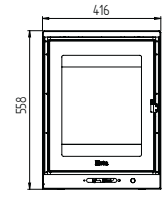

HETA Inspire 55H
Matt Black

Technical Data

Nominal heat output kW	6,3
Output range kW	4,5-10
Heating area m2	30-110
Height	555 / 910 mm
Width	652 mm
Depth	403 mm
Weight	108 / 131 kg
Efficiency	80%
Flue outlet ø	125 mm
Dist. to flam. materials	
At the sides	420 mm
Behind the stove	220 / 150 mm

Scan-Line 7L

4
2-6
20-80

Height
Width
Depth
Weight

725 mm
462 mm
415 mm
92 kg

Efficiency
Flue outlet ø

83,1%
150 mm

Cast iron

Matt Black / Grey

HETA Inspire 40 Flat wall insert Matt Black

HETA Inspire 40 Flat
floor model Matt Black

HETA Inspire 40 Insert

Classic floor model

Flat floor model

Flat wall insert

Hidden wall insert

Nominal heat output kW 4
 Output range kW 2-6
 Heating area m2 20-80
 Weight 67-80 kg
 Efficiency 84%
 Flue outlet ø 125 mm / 5"