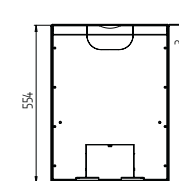

Scan-Line 7L

4
2-6
20-80

Height
Width
Depth
Weight

725 mm
462 mm
415 mm
92 kg

Efficiency
Flue outlet ø

83,1%
150 mm

Cast iron

Matt Black / Grey

HETA Inspire 40 Flat wall insert Matt Black

HETA Inspire 40 Flat
floor model Matt Black

HETA Inspire 40 Insert

Classic floor model

Flat floor model

Flat wall insert

Hidden wall insert

Nominal heat output kW 4
 Output range kW 2-6
 Heating area m2 20-80
 Weight 67-80 kg
 Efficiency 84%
 Flue outlet ø 125 mm / 5"