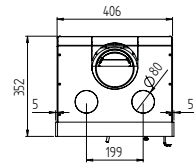

HETA Inspire 55H
Matt Black

Technical Data

Nominal heat output kW	6,3
Output range kW	4,5-10
Heating area m2	30-110
Height	555 / 910 mm
Width	652 mm
Depth	403 mm
Weight	108 / 131 kg
Efficiency	80%
Flue outlet ø	125 mm
Dist. to flam. materials	
At the sides	420 mm
Behind the stove	220 / 150 mm

Scan-Line 7L

4
2-6
20-80

Height
Width
Depth
Weight

725 mm
462 mm
415 mm
92 kg

Efficiency
Flue outlet ø

83,1%
150 mm

Cast iron

Matt Black / Grey

HETA Inspire 40 Flat wall insert Matt Black

HETA Inspire 40 Flat
floor model Matt Black

HETA Inspire 40 Insert

Classic floor model

Flat floor model

Flat wall insert

Hidden wall insert

Nominal heat output kW 4
 Output range kW 2-6
 Heating area m2 20-80
 Weight 67-80 kg
 Efficiency 84%
 Flue outlet ø 125 mm / 5"