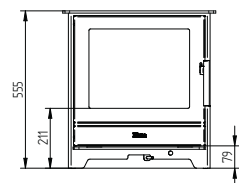

Technical Data Ambition 5 / 5H

Nominal heat output kW	4,9
Output range kW	3-7
Heating area m ²	30-100
Height	619 / 920 mm
Width	550 mm
Depth	345 mm
Weight	98 / 113 kg
Efficiency	85%
Flue outlet ø	125 mm
Dist. to flam. materials	
At the sides	400 mm
Behind the stove	200 mm

Building a new house or renovating?

With the Ambitions Ø100 mm direct air connection, you can easily install the Ambition and meet all current building regulations.

Technical Data Ambition 8 / 8H

Nominal heat output kW	8
Output range kW	4-12
Heating area m ²	50-130
Height	619 / 920 mm
Width	550 mm
Depth	416 mm
Weight	110 / 131 kg
Efficiency	80%
Flue outlet ø	125 mm
Dist. to flam. materials	
At the sides	400 mm
Behind the stove	225 mm

Technical Data		Inspire 45 / 45H
Nominal heat output kW		4,9
Output range kW		2,5-7
Heating area m2		25-90
Height		555 / 855 mm
Width		540 mm
Depth		377 mm
Weight		80 / 106 kg
Efficiency		84%
Flue outlet ø		125 mm
Dist. to flam. materials		300 mm
At the sides		195 / 150 mm
Behind the stove		
Cast iron door		Matt Black / Grey
Approvals		EN13240 & SCA
Warranty		5 years, see instructions for details