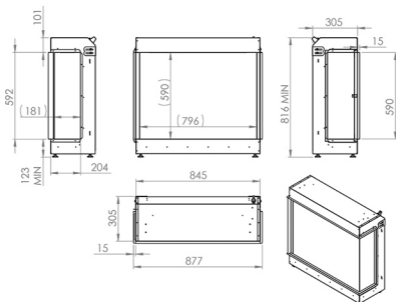

Exclusive UK distributor

iléktrö™

nine fifty aspect
electric fire

Installation Sheet
for Architects and Builders

By PAUL AGNEW | DESIGNS®

PLEASE NOTE: DIMENSIONS ARE FOR REFERENCE ONLY - CONSULT YOUR INSTALLER AND RETAILER FOR GUIDANCE

FRAME BUILD OUT DETAILS - ALL DIMENSIONS ARE IN MILLIMETRES

H - MIN	W - MAX	C - CAVITY DEPTH
821	847	315

Exclusive UK distributor

By PAUL AGNEW | DESIGNS[®]