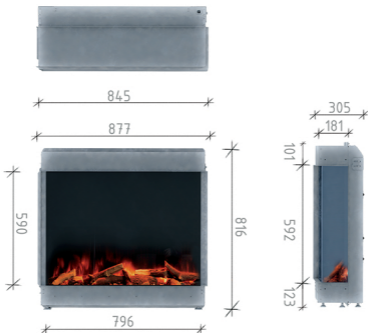

Exclusive UK distributor

iléktrö™

nine fifty aspect
electric fire

Installation Sheet
for Architects and Builders

By PAUL AGNEW | DESIGNS®

PLEASE NOTE: DIMENSIONS ARE FOR REFERENCE ONLY - CONSULT YOUR INSTALLER AND RETAILER FOR GUIDANCE

FRAME BUILD OUT DETAILS - ALL DIMENSIONS ARE IN MILLIMETRES

H - MIN	W - MAX	C - CAVITY DEPTH
821	847	315

Exclusive UK distributor

By PAUL AGNEW | DESIGNS[®]